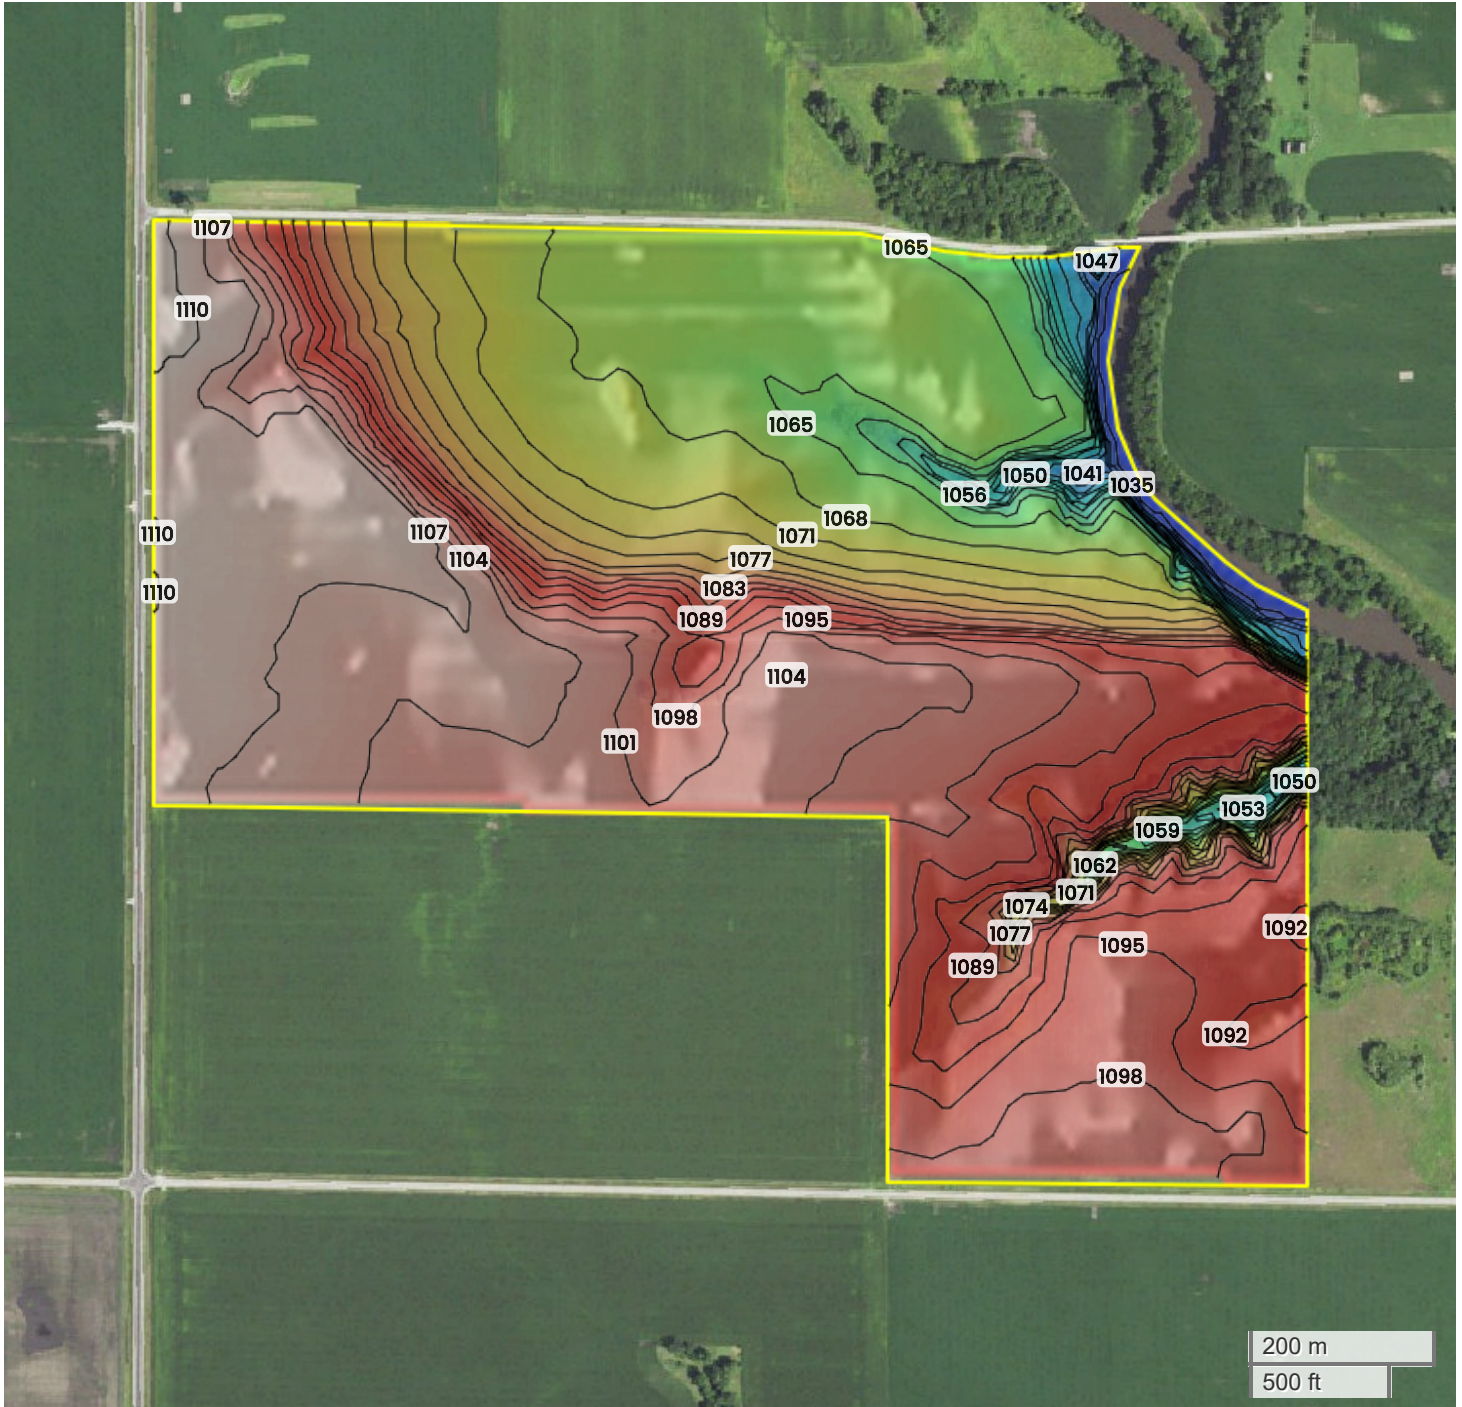

REVEIZ FARM - 220.81 ACRES

TOPOGRAPHY

Center: 42.534144, -93.855401

07-89N-25W

Cass Township

Hamilton County, IA

Source:	USGS 10m DEM
Interval(ft):	3
Max:	1110.0 ft
Min:	1035.0 ft
Range:	75.0 ft
Average:	1072.5 ft